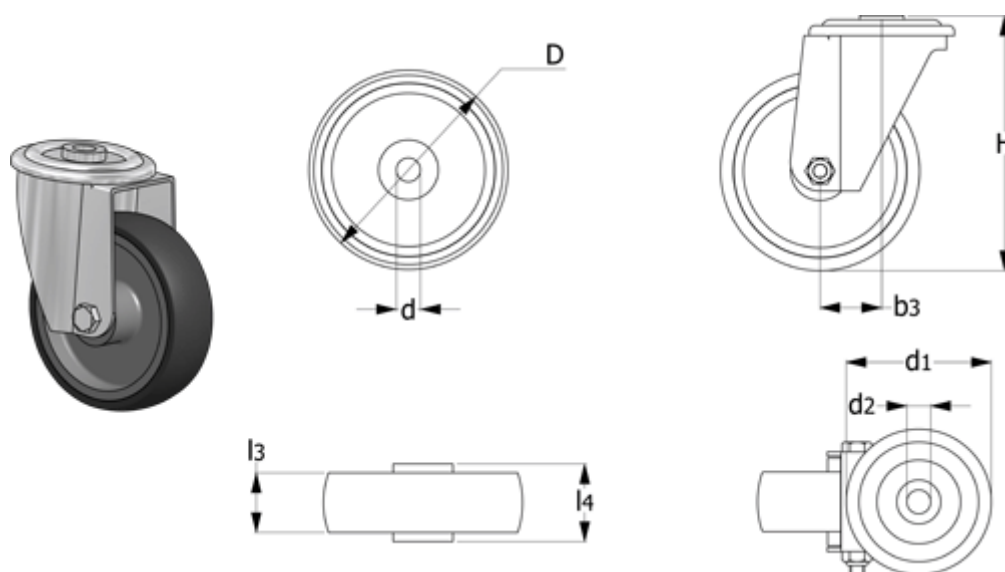

Article number: 2314452701

Description: E+G Thermoplastic wheel 452701
RE.G1-080-FBL turning plate wo/brake

Measures

b3	= 39
Code	= 452701
d	= 12
D	= 80
d1	= 73
d2	= 12
Dynamic load (N)	= 700
g	= 530

l3	= 30
l4	= 39
Rolling resistance (N)	= 700
Type	= RE.G1-080-FBL